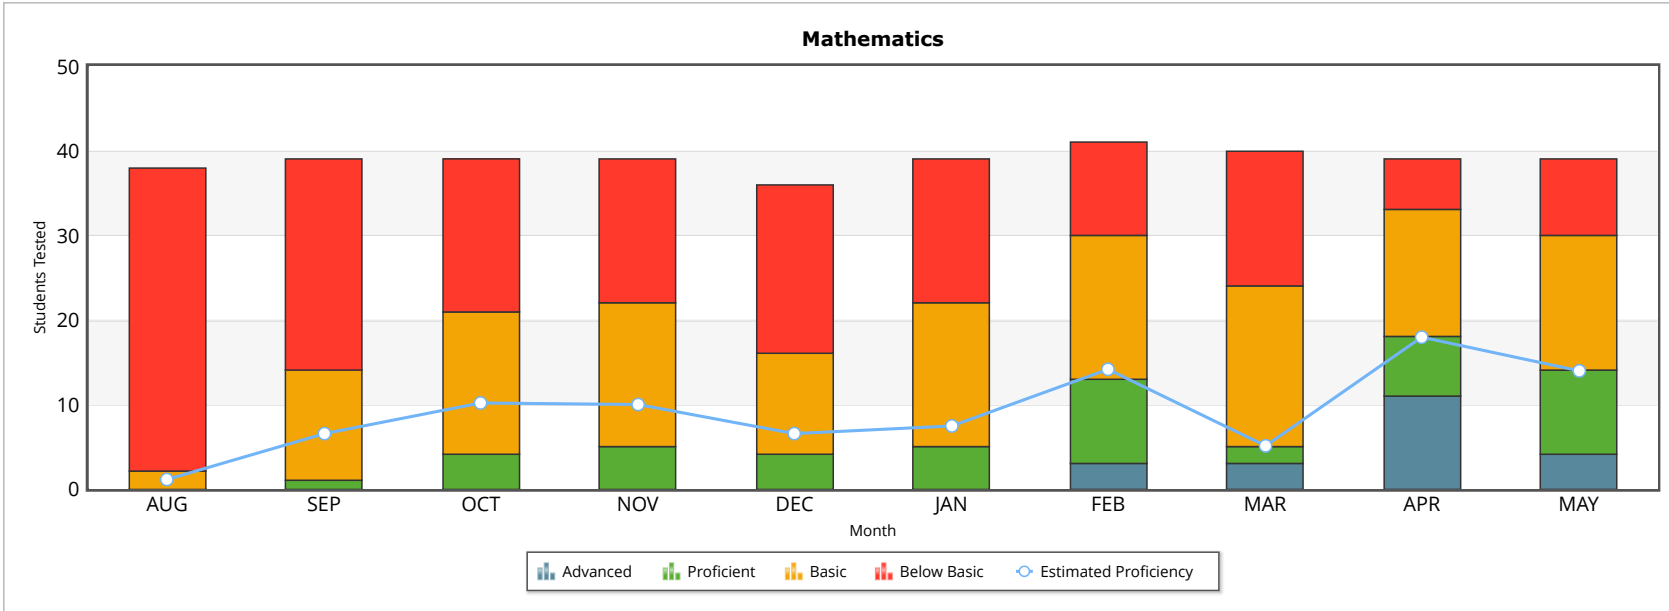

# District Progress by Threshold with Grade

**School Year:** 2023-2024

**District:** Lonedell School District R14

**School:** Lonedell Elementary School

**Grade Level:** Grade 3

**Demographics:** All Students