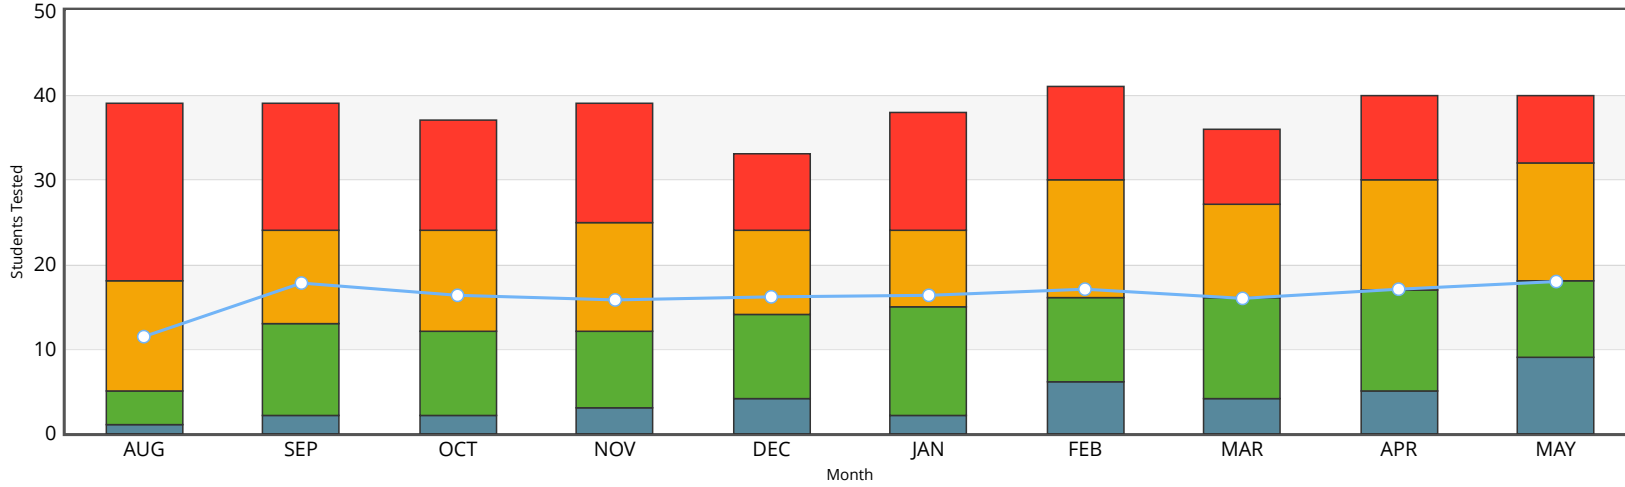

ELA/Lit

Advanced Proficient Basic Below Basic Estimated Proficiency